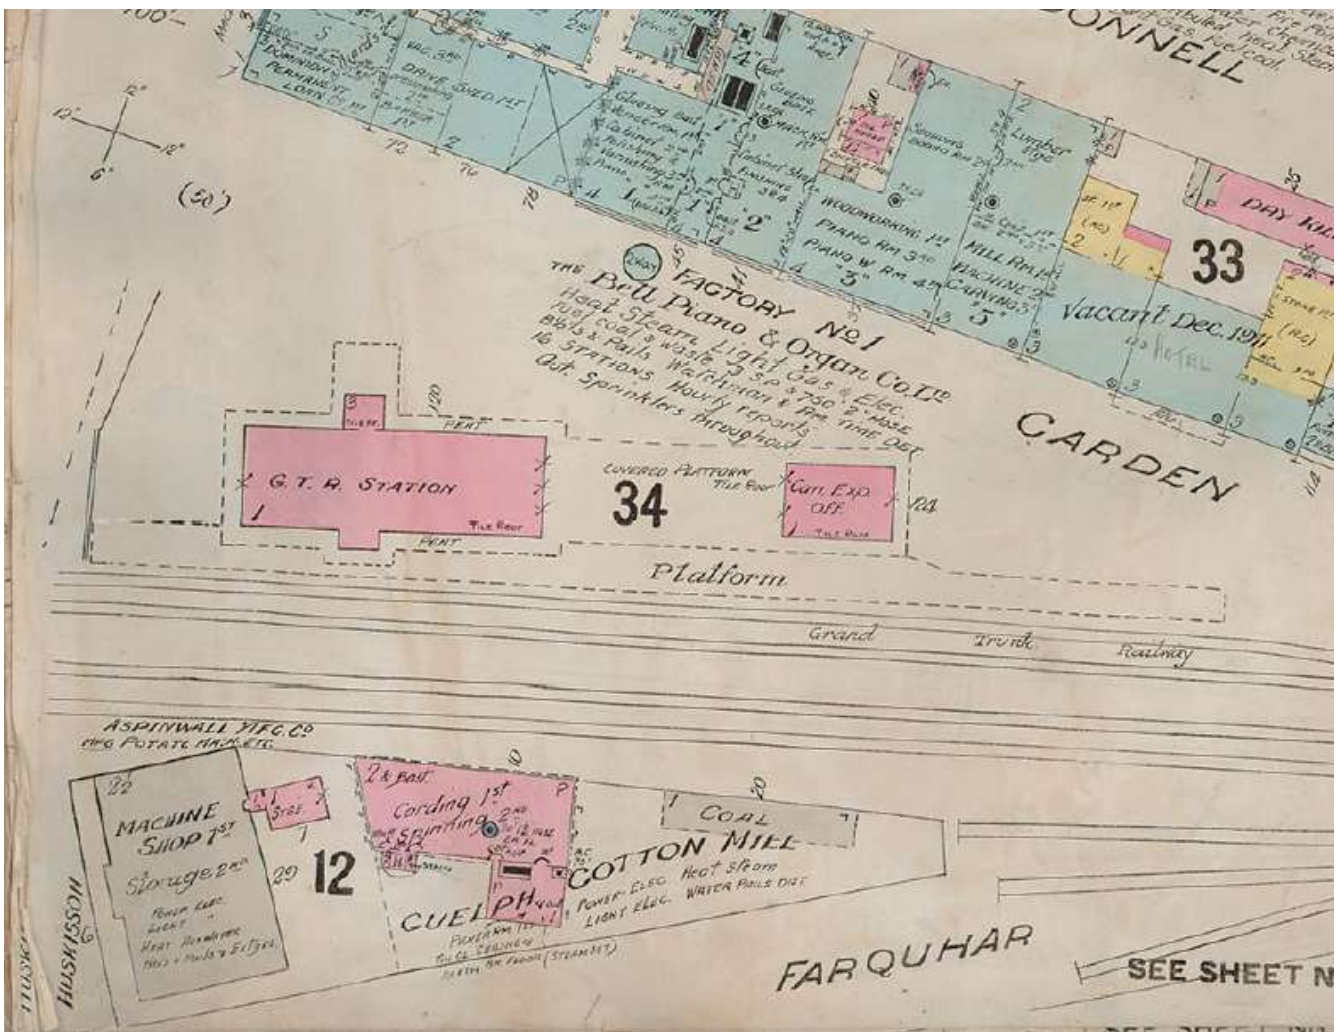

# Railway Station Fire Insurance Plans - GTR/CNR Station, Guelph Ontario

GTR/CNR Station, Charles E. Goad Fire Insurance Plan, February 1897

GTR/CNR Station, Charles E. Goad Fire Insurance Plan, November 1907, revised to November 1911