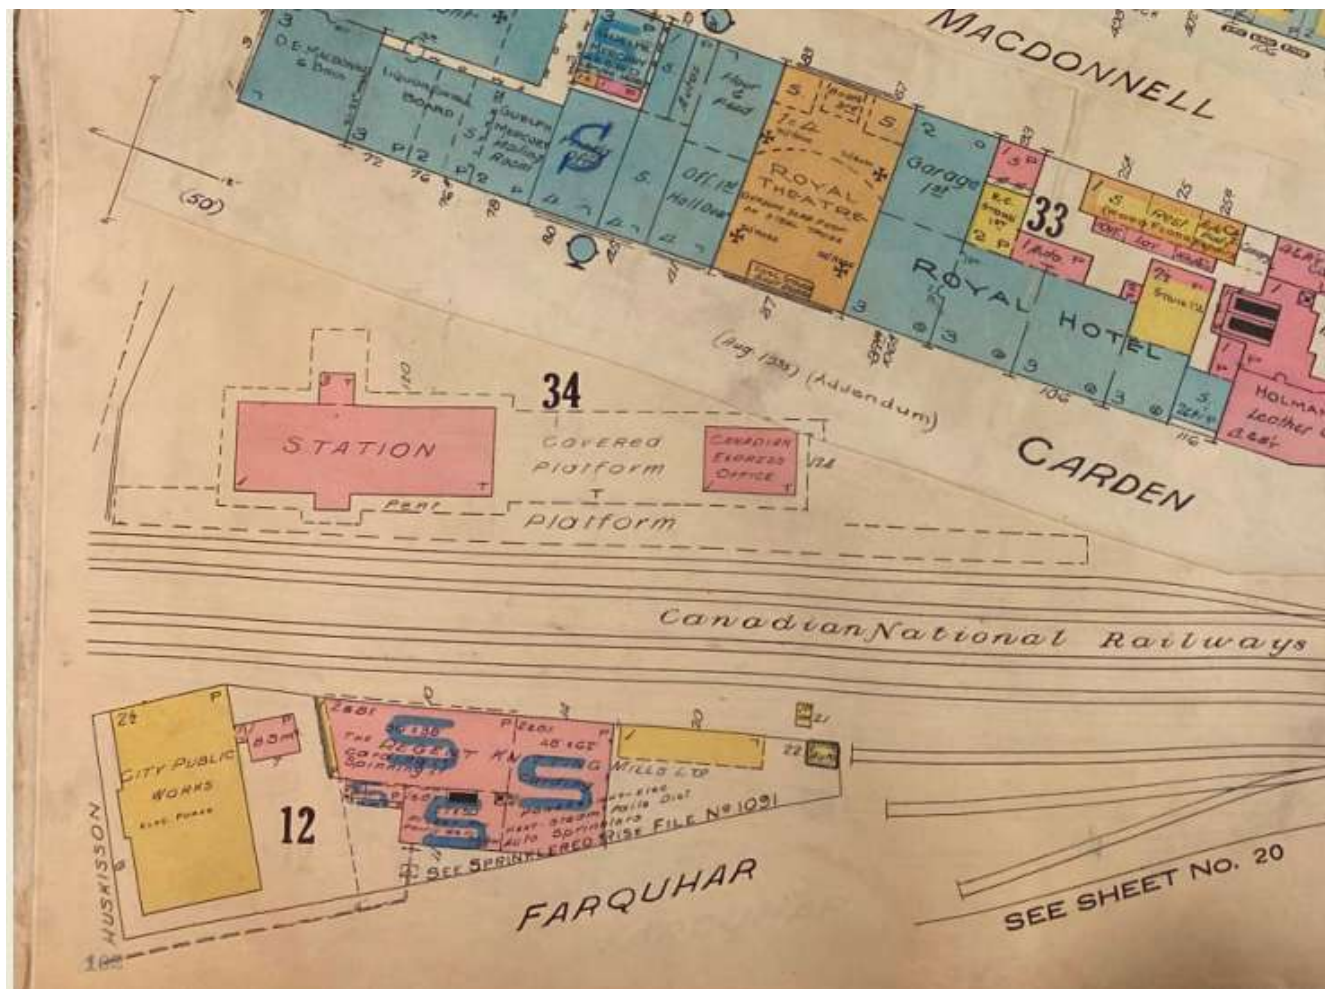

Railway Station Fire Insurance Plans - GTR/CNR Station, Guelph Ontario

GTR/CNR Station, Underwriters Survey Bureau Fire Insurance Plan, March 1922, revised to October 1929