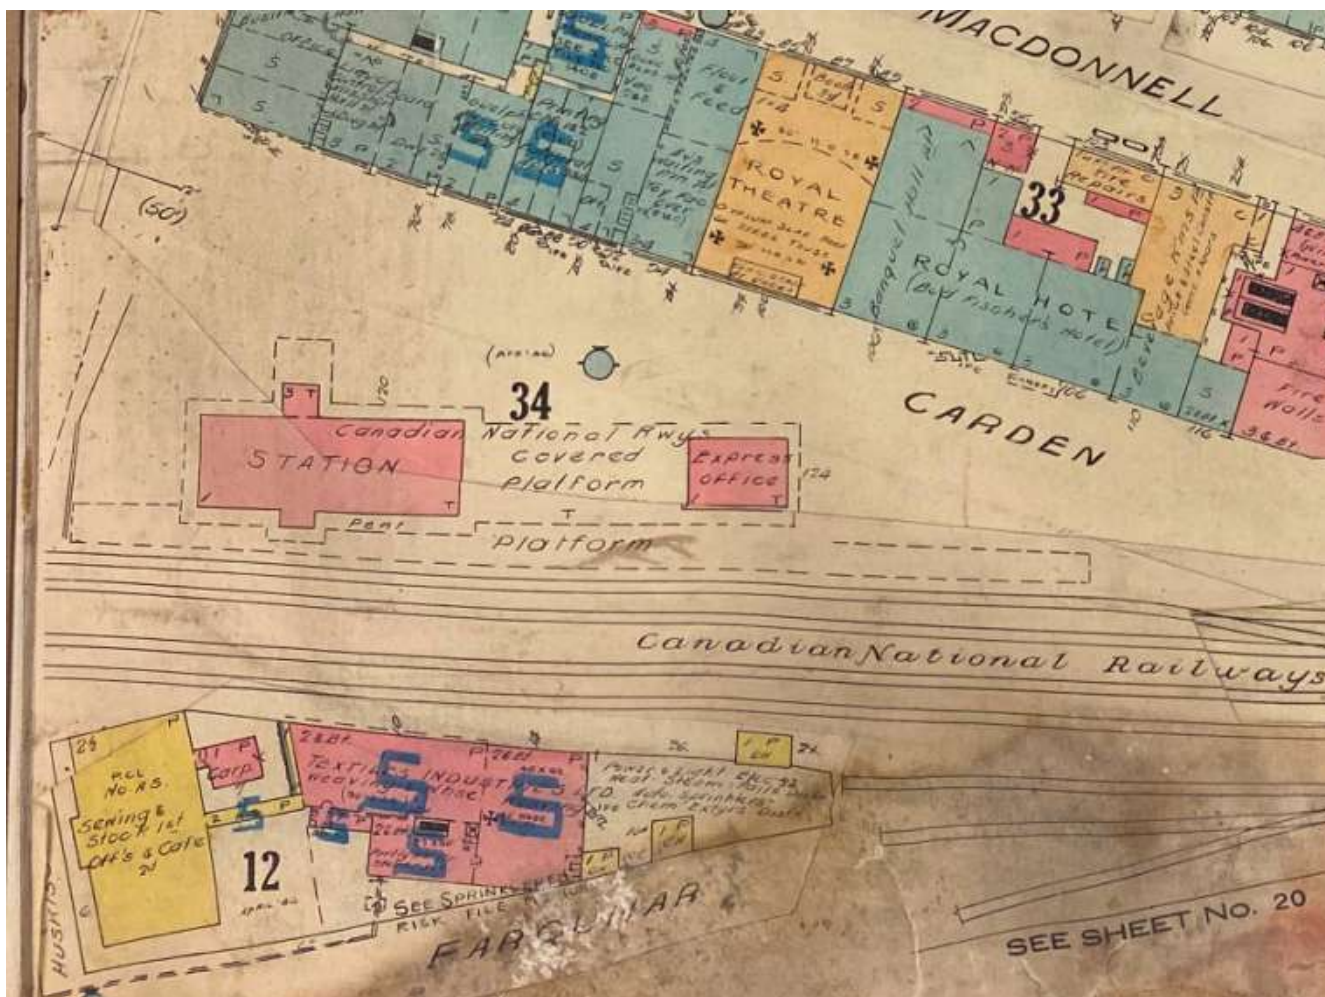

GTR/CNR Station, Underwriters Survey Bureau Fire Insurance Plan, March 1922, revised to April 1946