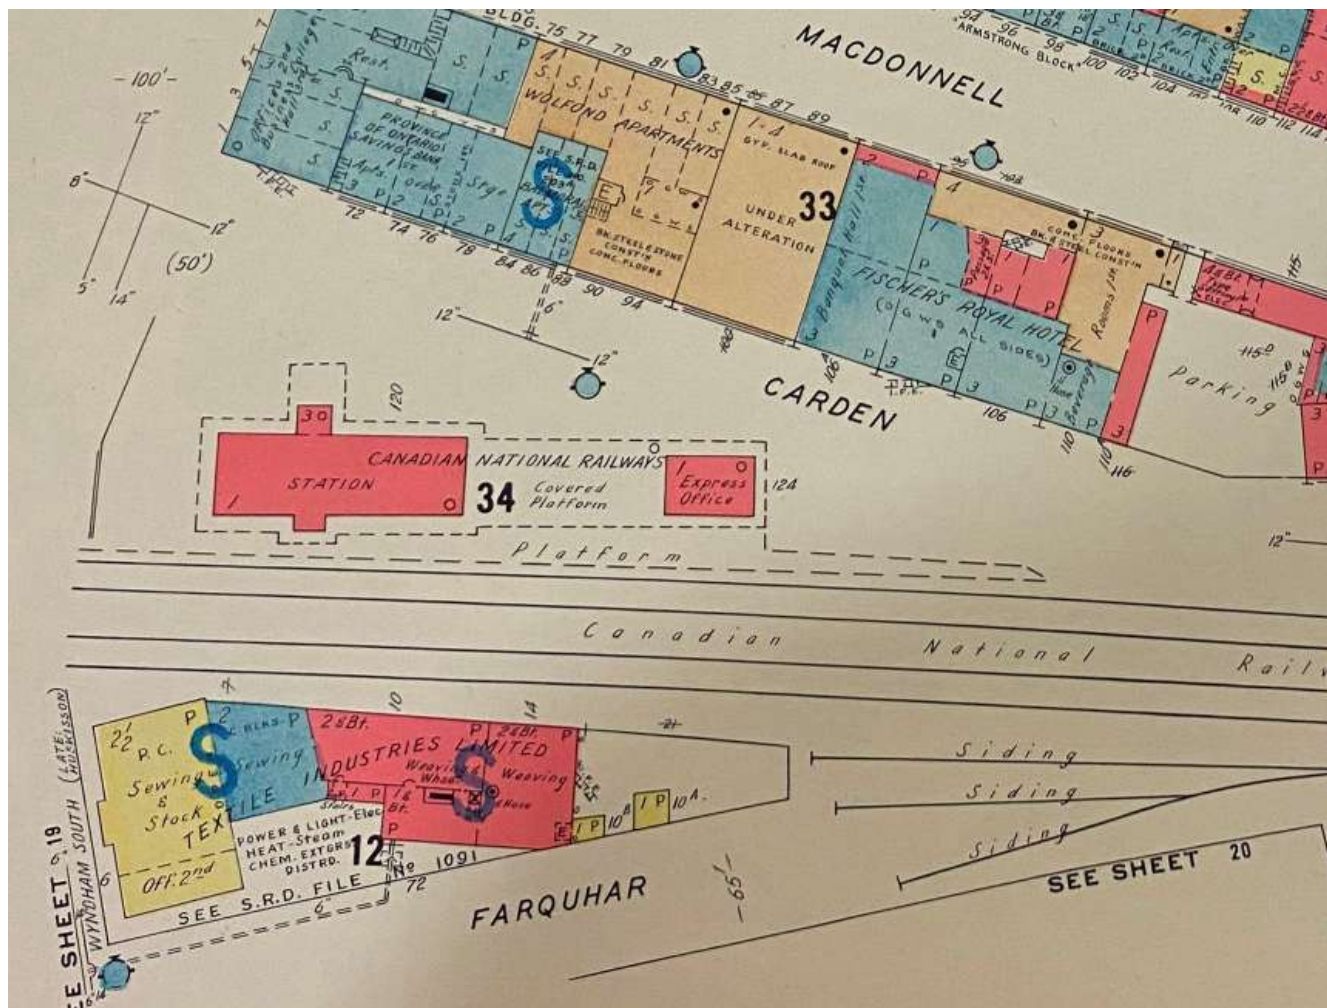

Railway Station Fire Insurance Plans - GTR/CNR Station, Guelph Ontario

GTR/CNR Station, Underwriters Survey Bureau Fire Insurance Plan, June 1960